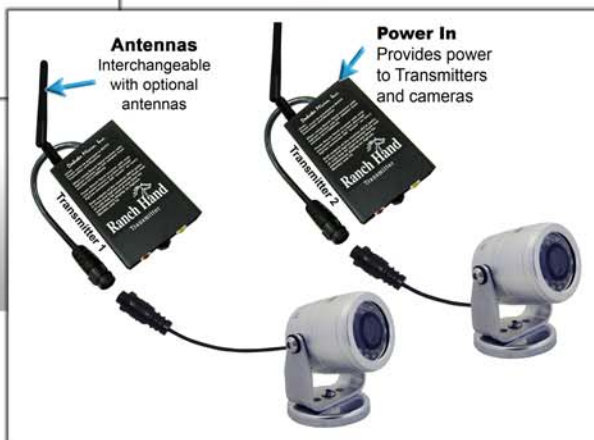

Wireless Ranch Hand Kit includes:  
 Transmitter, Receiver, (2)  
 3 decibel antennas  
 (200' range). (2) RCA  
 cables, (2) A/C adaptors,  
 12v power adaptor &  
 mounting kits.  
 (KIT P/N: RHPAIR)

- ADD -

- OR -

- OR -

Kit installation is as easy as:

Yard surveillance

Combine to cart

Other available Ranch Hand components  
 (check our product listing for available kits)

Easy Switch Receiver.  
 Standard receiver has  
 small toggle switches on  
 the rear of the unit. Easy  
 Switch receiver features  
 easy to handle dial.  
 (P/N: RHES)

Watertight Transmitter.  
 Standard transmitters  
 must be kept out of the  
 elements. Our watertight  
 transmitter can be mounted  
 outdoors in any conditions.  
 (P/N: RHWPTX)

Always keep in mind that  
 line of sight is VERY  
 important with any  
 wireless signal. Check  
 out our FAQ on our  
 website for more  
 information.