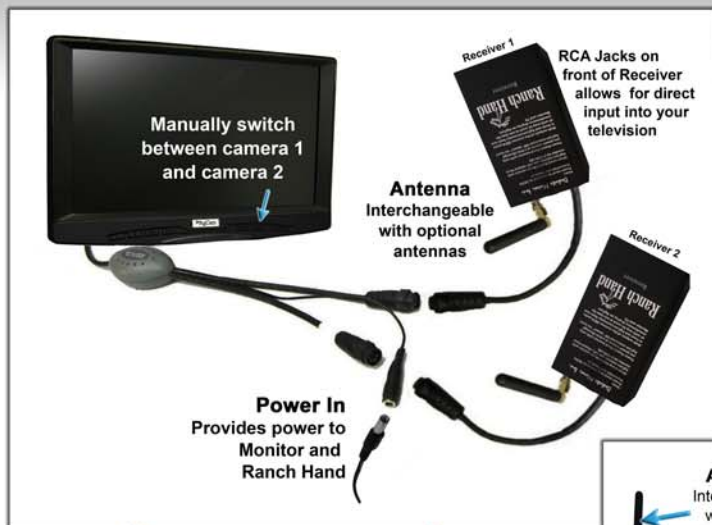

Wireless Ranch Hand Kit includes:  
 Transmitter, Receiver, (2)  
 3 decibel antennas  
 (200' range). (2) RCA  
 cables, (2) A/C adaptors,  
 12v power adaptor &  
 mounting kits.  
 (KIT P/N: RHPAIR)

Extended range antennas.

5 decibel  
 antenna w/ 6'  
 cable. Range  
 1/2 - 2 miles  
 (P/N:WA5)

8 decibel  
 omnidirectional  
 antenna w/ 20'  
 cable. Range  
 1-3 miles  
 (P/N: WA8)

8 decibel  
 directional  
 antenna w/ 20'  
 cable. Range  
 1-4 miles  
 (P/N:WA8P)

- ADD -

- OR -

- OR -

Kit installation is as easy as:

Yard surveillance

Combine to cart

Other available Ranch Hand components  
 (check our product listing for available kits)

Easy Switch Receiver.  
 Standard receiver has  
 small toggle switches on  
 the rear of the unit. Easy  
 Switch receiver features  
 easy to handle dial.  
 (P/N: RHES)

Watertight Transmitter.  
 Standard transmitters  
 must be kept out of the  
 elements. Our watertight  
 transmitter can be mounted  
 outdoors in any conditions.  
 (P/N: RHWPTX)

Always keep in mind that  
 line of sight is VERY  
 important with any  
 wireless signal. Check  
 out our FAQ on our  
 website for more  
 information.